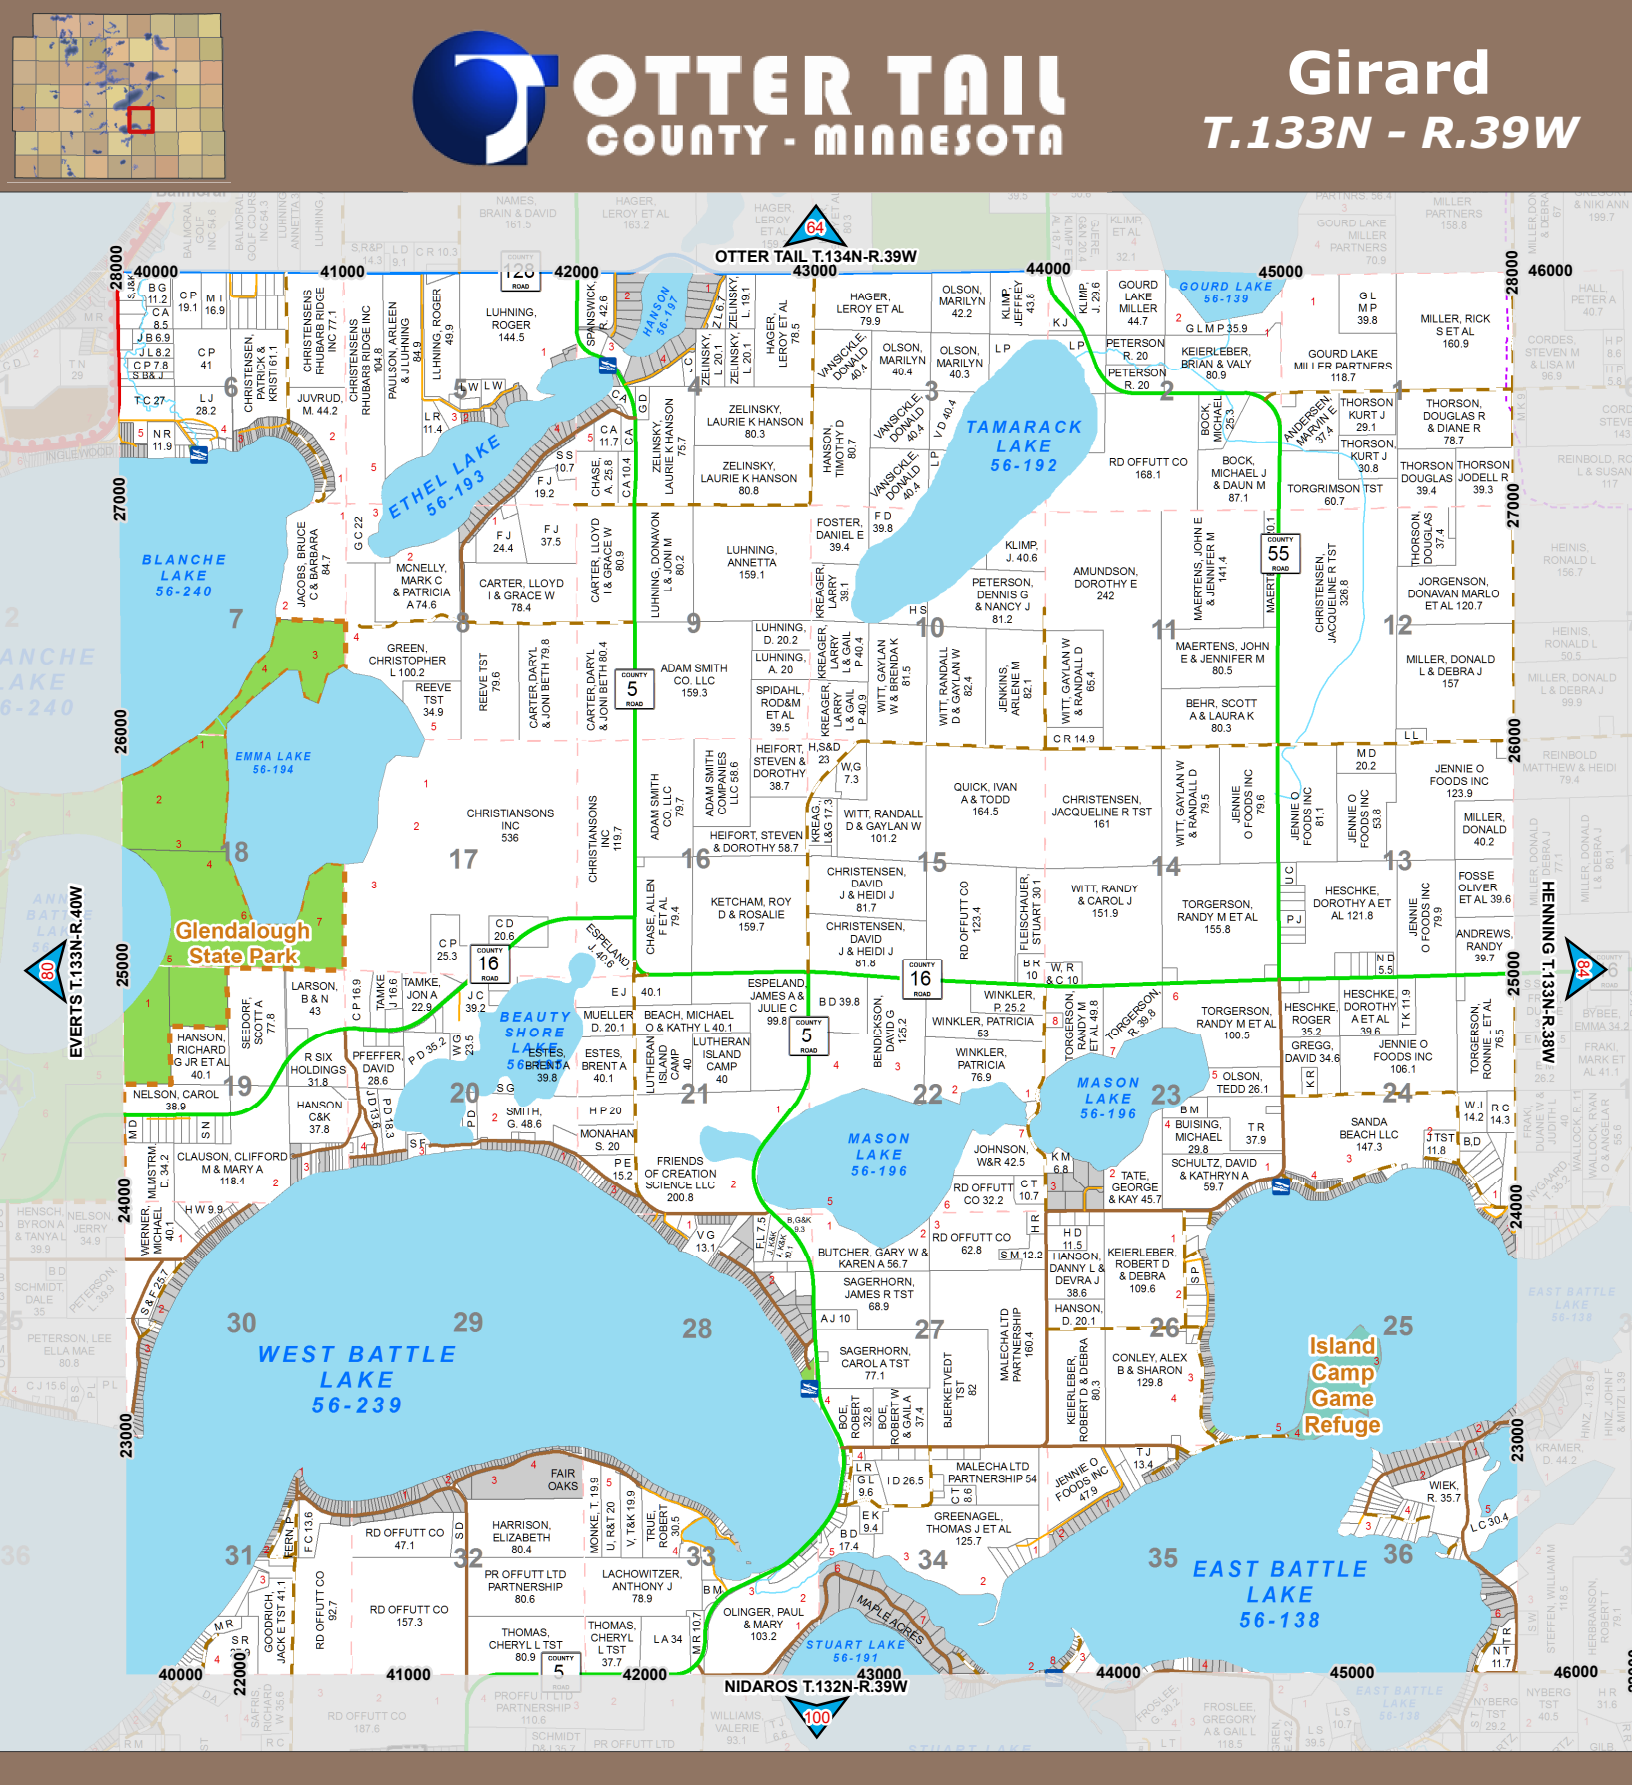

OTTER TAIL COUNTY - MINNESOTA

Girard T.133N - R.39W

- Railroads
- Snowmobile Trail
- Viking Trail
- Otter Trail Scenic Byway
- Veterans Memorial Drive
- Rivers & Streams
- Boat Launch
- Carry-In
- Lake
- Wildlife Refuge
- Wildlife Management Area
- Waterfowl Production Area
- State Park
- Municipality
- Section
- USA
- State of Minnesota
- Otter Tail County
- Unincorporated City
- Subdivision
- Private Parcel